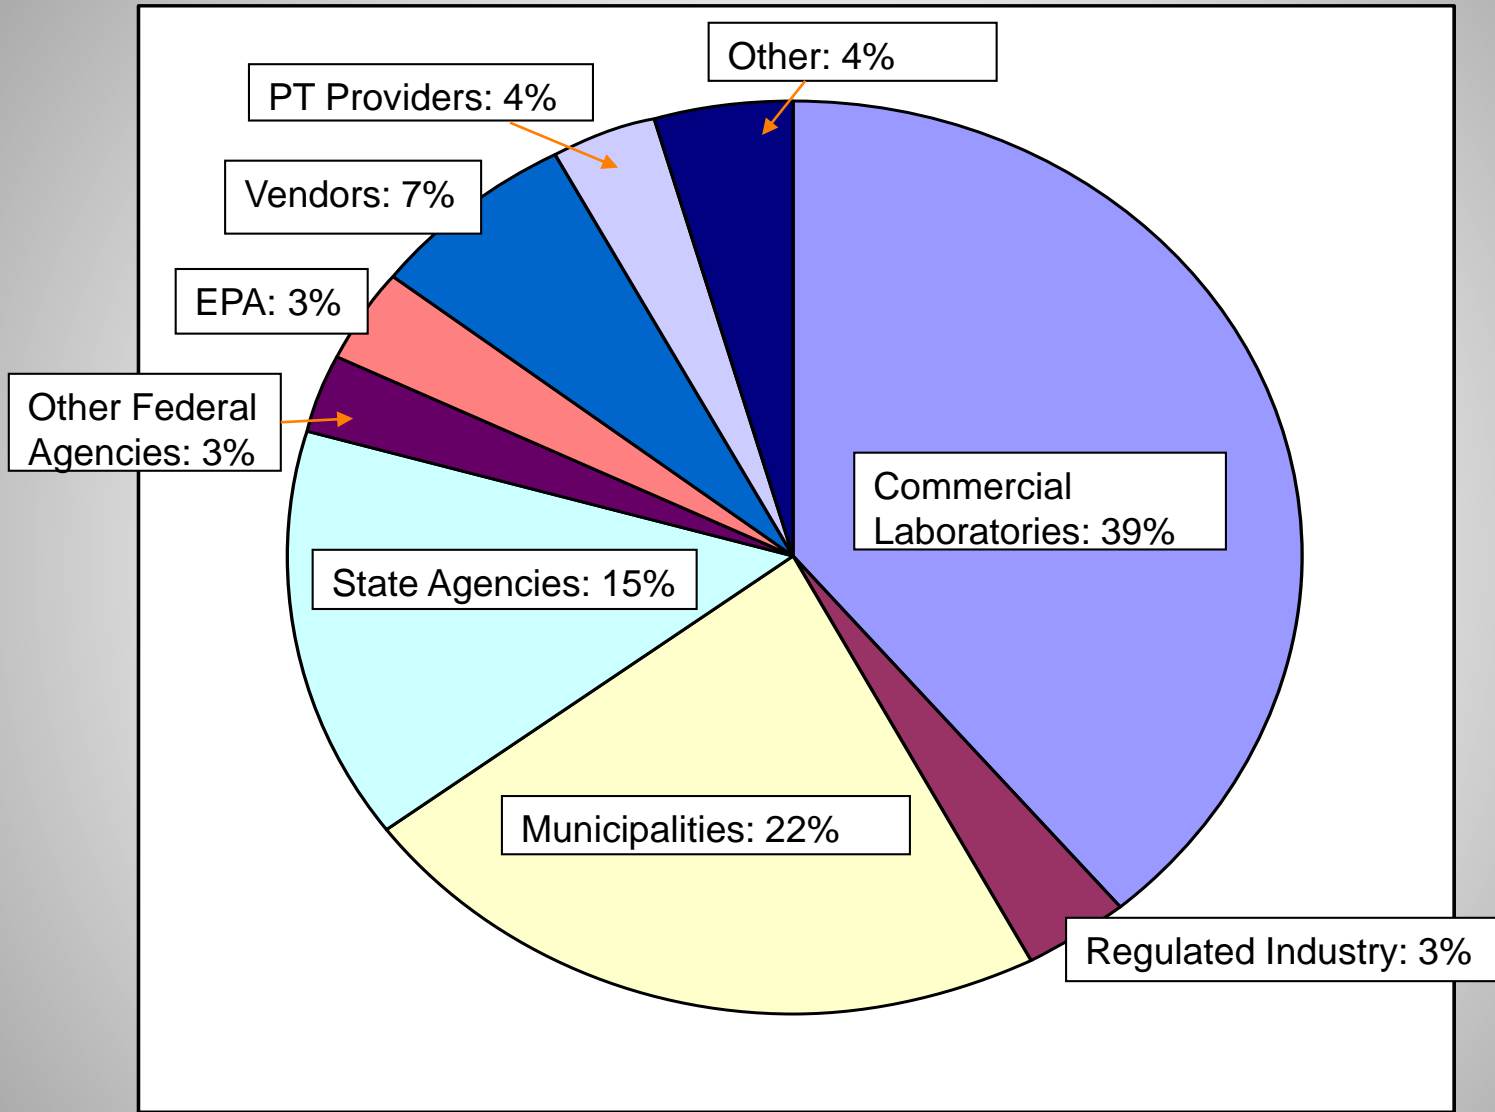

TNI Members